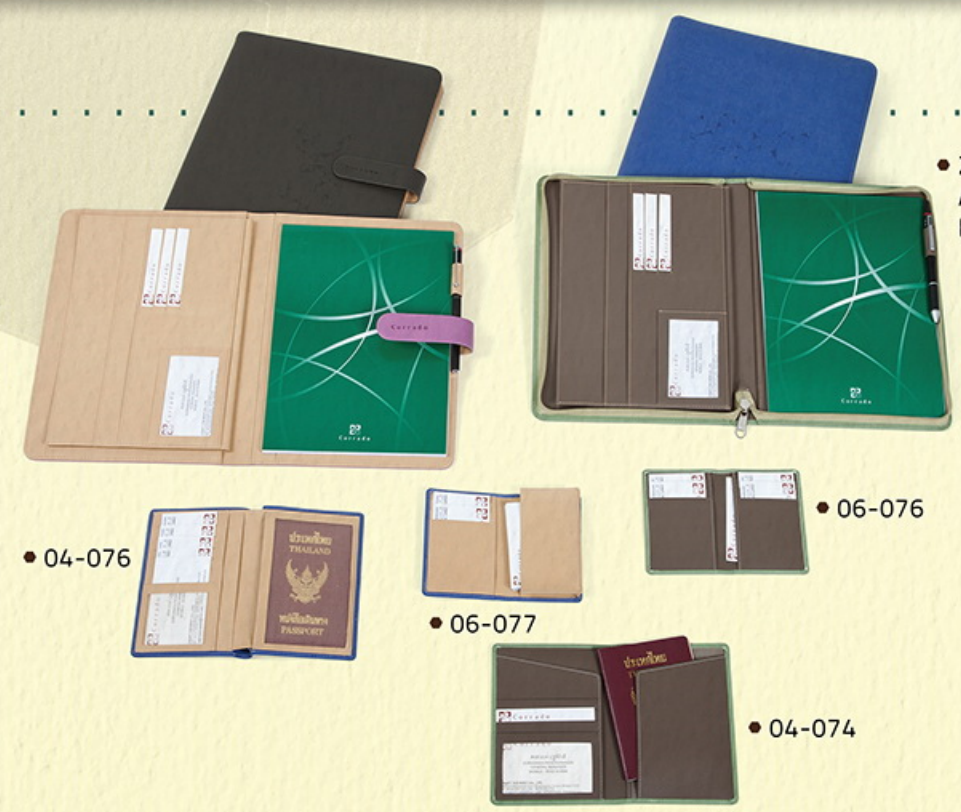

- Belt Folder
  A4 03-213
  B5 03-214
- Zipped Folder
  A4 03-211
  B5 03-212
- 04-076
- 06-076
- 06-077
- 04-074